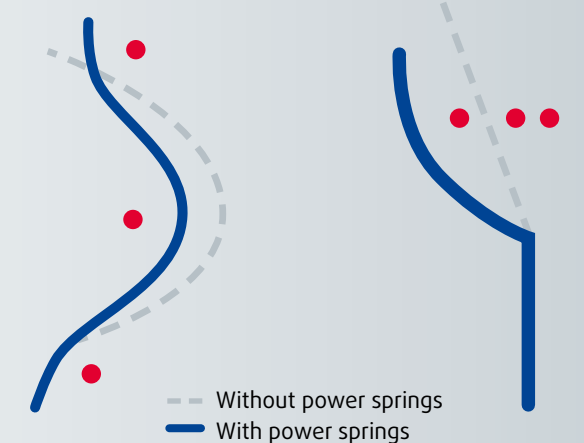

Simple and effective solution  
preventing vehicles dropping to  
their knees

Westfalia-Automotive has developed a range of intelligent power springs which support standard equipped shocks with added dampening power when it's needed most. Extensive on-road tests show how vehicles remain more manageable, even when pulling an additional 300kg of weight. In extreme or adverse situations this can make the difference between incurring an accident and driving on unscathed. Westfalia-Automotive power springs are developed specifically for each make and model of vehicle.

Increased safety for heavy loads

Improved handling and comfort

Prevents vehicle dropping to its knees

Low costs

TUV Certified  
(German Technical Inspection Authority)

Keeps you  
in control

**WITHOUT POWER SPRINGS**

Heavy loads can overwhelm a vehicle's standard equipped shocks - dropping it to its knees in the rear. This results in longer braking distances, skidding and even potentially fishtailing through curves when crosswinds are present or when being overtaken. There are also increased shockwaves when driving over rough or uneven roads or through potholes. All good reasons to reinforce the standard equipped shocks on your vehicle before loading it.

**Slalom and evasive manoeuvre test with a 300kg load in the boot of the vehicle**

**WITH POWER SPRINGS**

Power springs from Westfalia-Automotive are designed to be simple and effective. They give the extra boost of power needed to keep vehicles off their knees. They provide extra on-road stability and deliver better grip for the front tyres to keep braking distances short. You can tow heavy loads better, while minimising the risk of fishtailing.