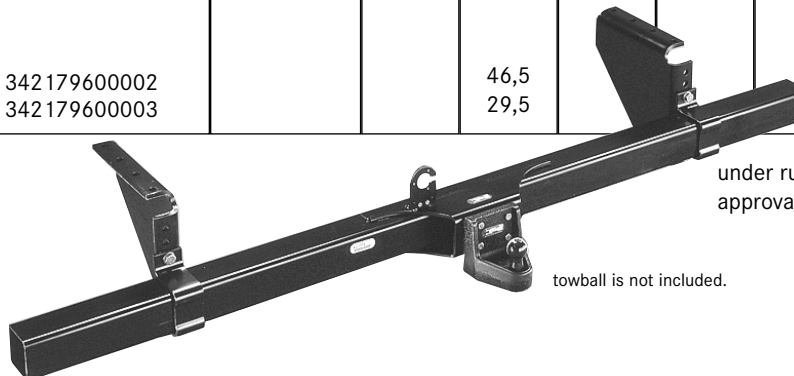

Towing bracket

with integral underrun guard
and towball
order no. 329060600001

under run guard
approval no.: e13-6130

towball is not included.

Towing bracket for HGV Swap system permitted.	314052600001		EC-0029	27,2	16,4	100	2000	10000