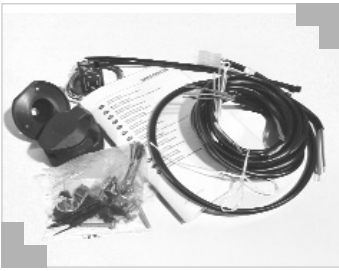

Universal electrical kits (12 V on-board electrical systems)

Turn signal monitoring by flash unit with C2 function

Universally applicable for vehicles **without** Checkcontrol system, with European 3-pin replacement flash unit with C2 connection with rear fog light shutdown

1. order no. **300 060 300 107**
   300 060 300 113
   300 061 300 107 (with adapter for deviant flash unit wiring)
   300 061 300 113 (with adapter for deviant flash unit wiring)
   300 096 300 157 (only wire set for vehicles with C2 feature)
   300 096 300 163 (only wire set for vehicles with C2 feature)