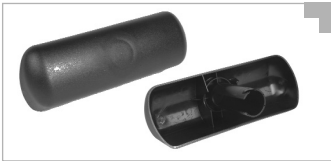

Spare parts for *Monoflex*-towbars

Plug cover
for towbar system MFII

order no. 900 001 059 080