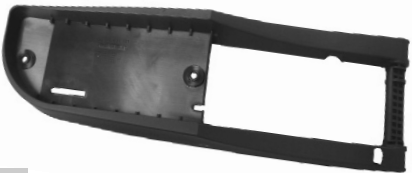

light cluster arm left

order no. **950000 631001**