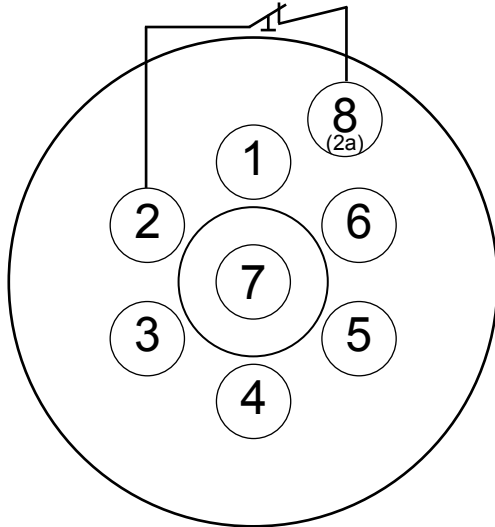

Pin assignments

7-pin universal with rear foglamp disconnection N-Version according

DIN / ISO 1724

- 1/L Turn indicator, left
- 2/54g Rear foglamp from switch
- 3/31 Ground (for circuit pins)
- 4/R turn indicator, right
- 5/58R rear side light right
- 6/54 brake lights
- 7/58L rear side light left
- 8/58b (2a) rear foglamp (vehicle)