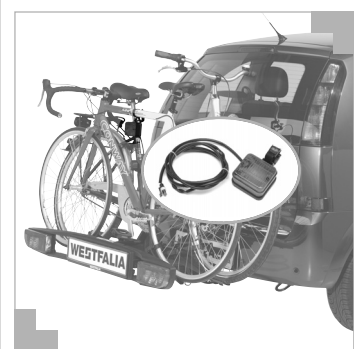

Bag

For clean stowage of the Portilo cycle carrier

order no. **350008 600001**

Wall mounting bracket

Steel construction for easy storage of the Portilo cycles carrier to any wall

order no. **350006 600001**