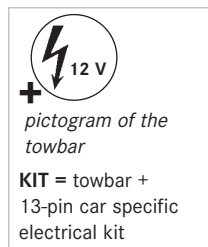

legend towbars

legend electrical kits

S . . . . . car specific electrical-kit
- . . . . . universal electrical-kit
C2 . . . . flash control C2
A . . . . flash control acoustic
CAN . . . flash control CAN
FRE . . . flash control frequency
C . . . . . coding necessary
C1 . . . . possible without coding -> C2 with buzzer
- . . . . . coding <u>not</u> necessary
E . . . . . PDC cut off
E1 . . . . PDC cut off (universal preliminary setup)
E2 . . . . PDC (push-button in the dashboard)
- . . . . . no PDC cut off
D . . . . . permanent plus
D1 . . . . permanent plus optional (extension kit 300027300113)
- . . . . . no permanent plus
L . . . . . charging line
L1 . . . . charging line optional (extension kit 300028300113)
- . . . . . no charging line
V . . . . . electrical connection in front
H . . . . . electrical connection in back
R . . . . . right hand drive
L . . . . . left hand drive
B . . . . . both

electrical-kit: ...1.7 = 7-pins
... 1.3 = 13-pins

		System	No.	ECE F-No.		min.	visible cutout invisible cutout weight towing capacity vertical load	Kg	D- value kN	kg	kg		No. 12 V	S	C2 A CAN FRE	C C1	E E1 E2	D D1	L L1	V H		min.