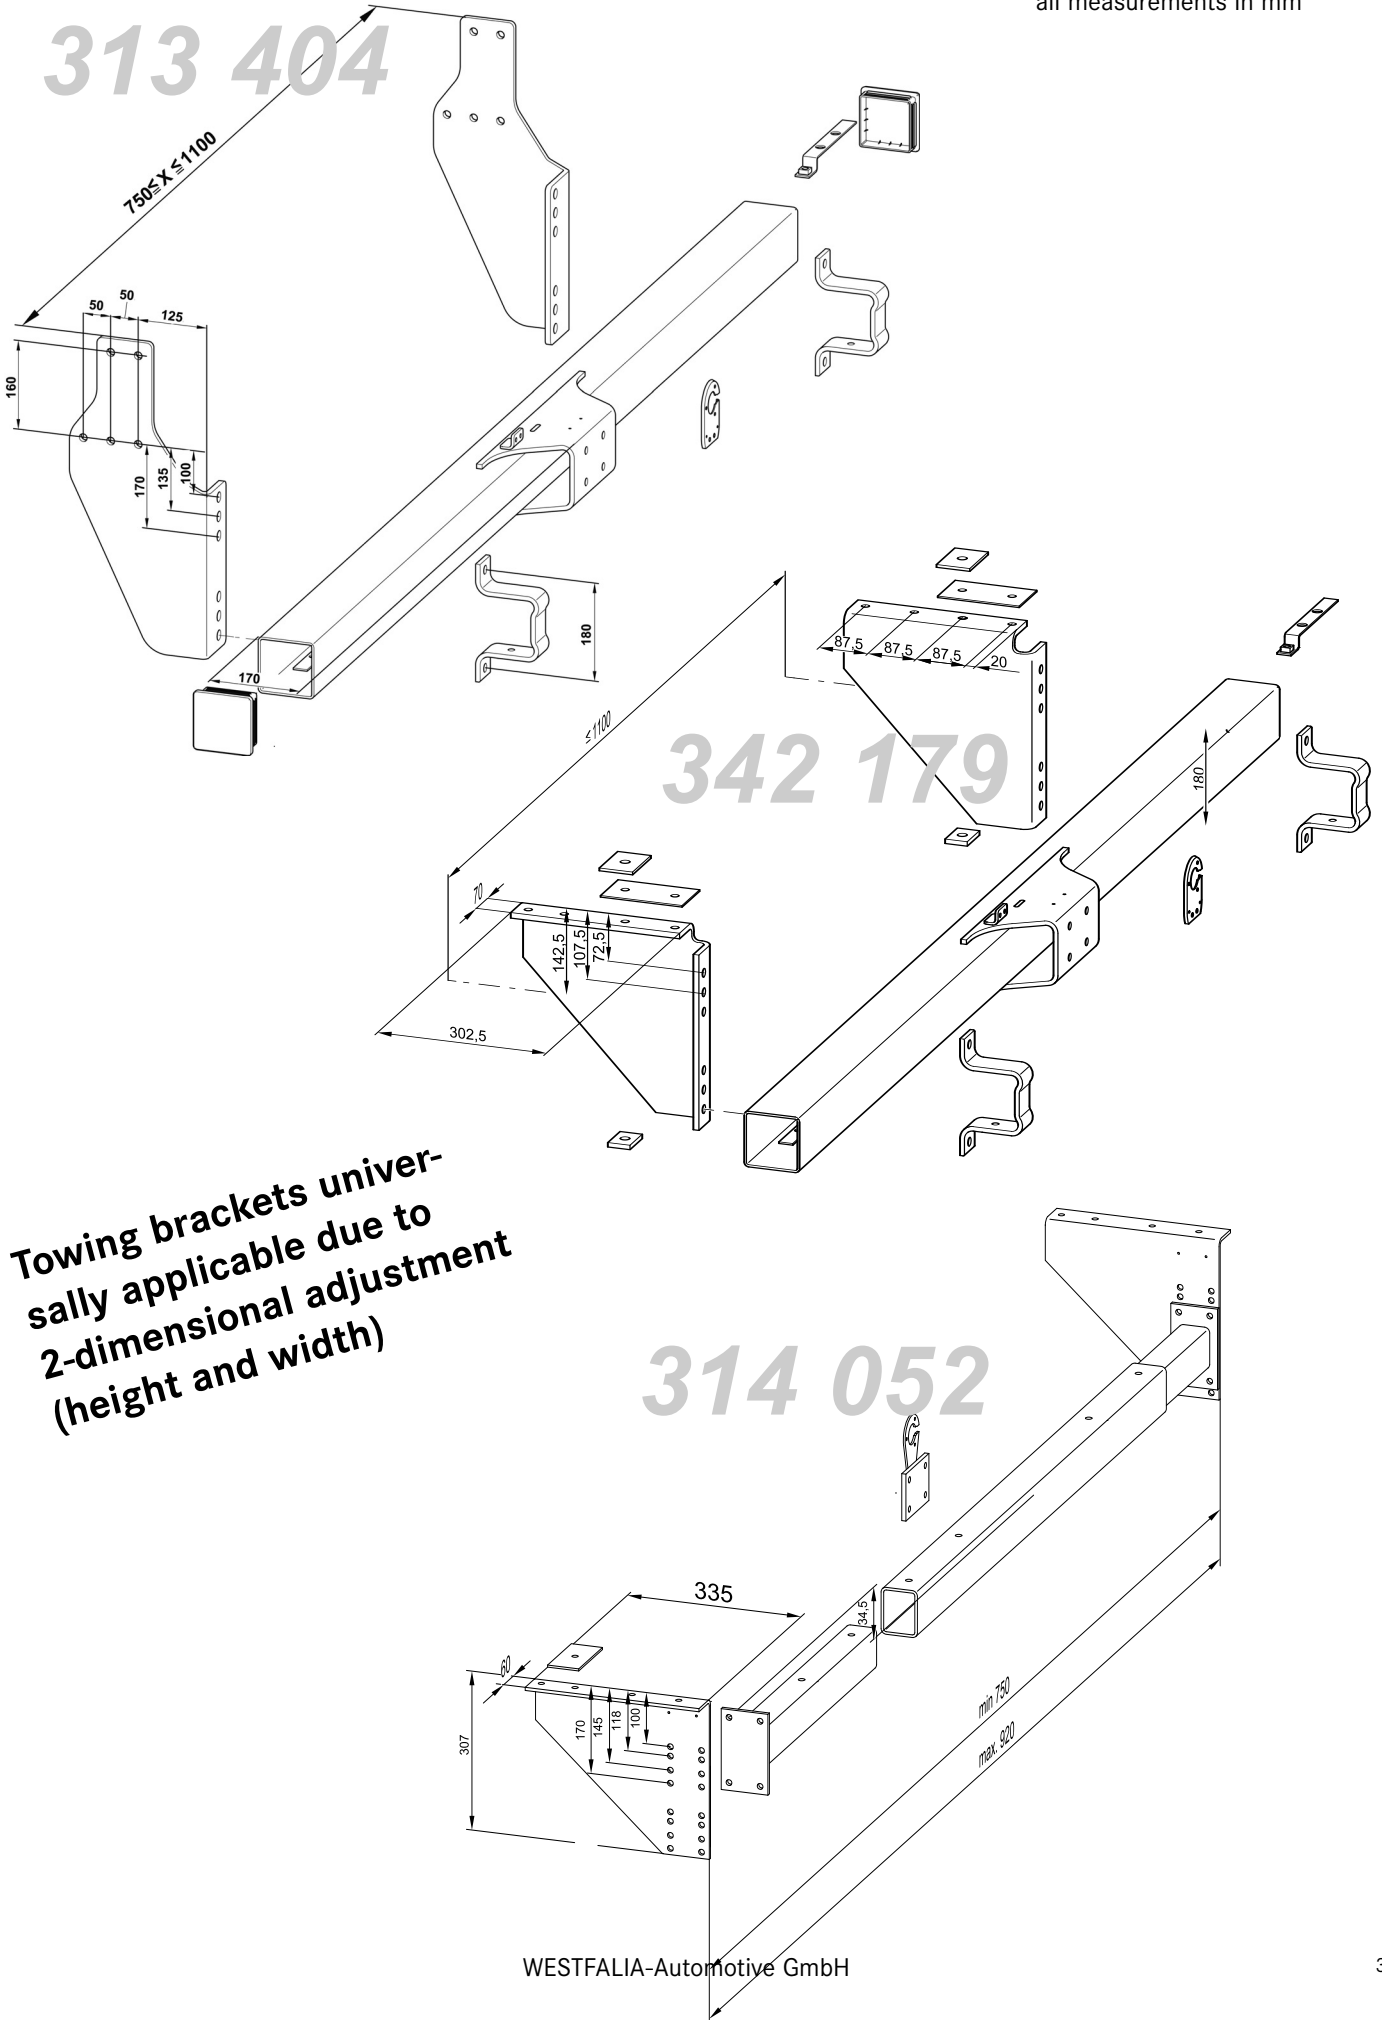

Technical data for universal HGV towbars

all measurements in mm

**Towing brackets univer-
sally applicable due to
2-dimensional adjustment
(height and width)**

Towballs and Couplings for HGV and Off-Road Vehicles