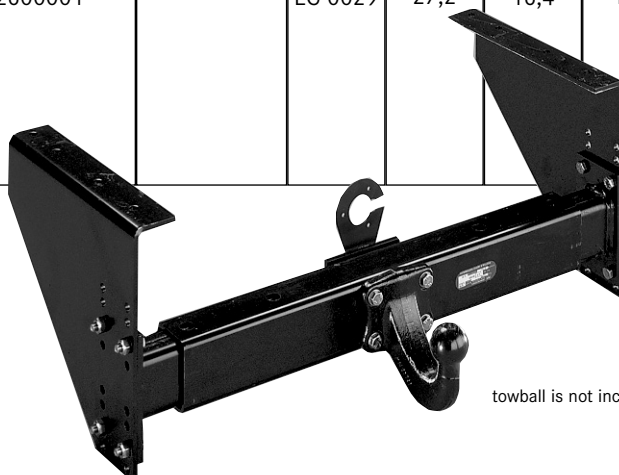

Towing bracket

and towball
order no. 329062600001

towball is not included.

Universal HGV-electrical kits for 12V	order no.	car specific	flash control	coding	PDC-cut off	permanent plus	charging line	electrical connection	mounting time
	300201300113	-	A	-	-	D1	-	V