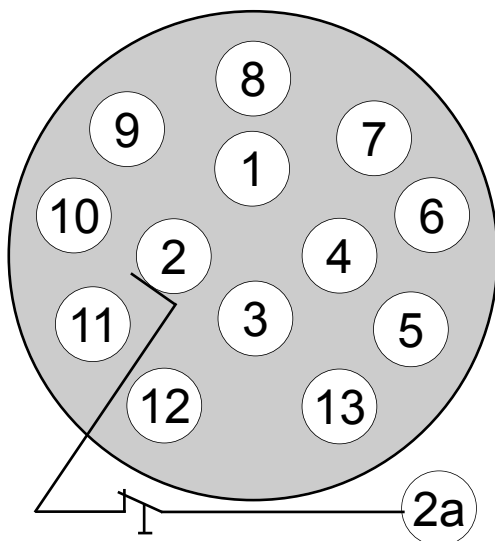

13-pin according DIN / ISO 11446

- 1 turn indicator, left
- 2 rear foglamp (switch)
- 2 a rear foglamp (vehicle)
- 3* ground (for circuit pins 1 to 8)
- 4 turn indicator, right
- 5 r/h rear side light, end-outline marker lamp, side marker lamp and number plate lamp
- 6 break lights
- 7 l/h rear side light, end-outline marker lamp, side marker lamp and number plate lamp
- 8 reversing lamp
- 9 power supply (continuous plus)
- 10 charge lead, positive for batteries in trailer
- 11 ground (for pin no. 10)
- 12 control lead for trailer identification
- 13* ground (for circuit pins 9 to 12)

* All ground leads must not be electrically bonded at the trailer end.

The foglamp is mechanically tripped by means of pin 2 and 2a in the socket.

Technical changes reserved.