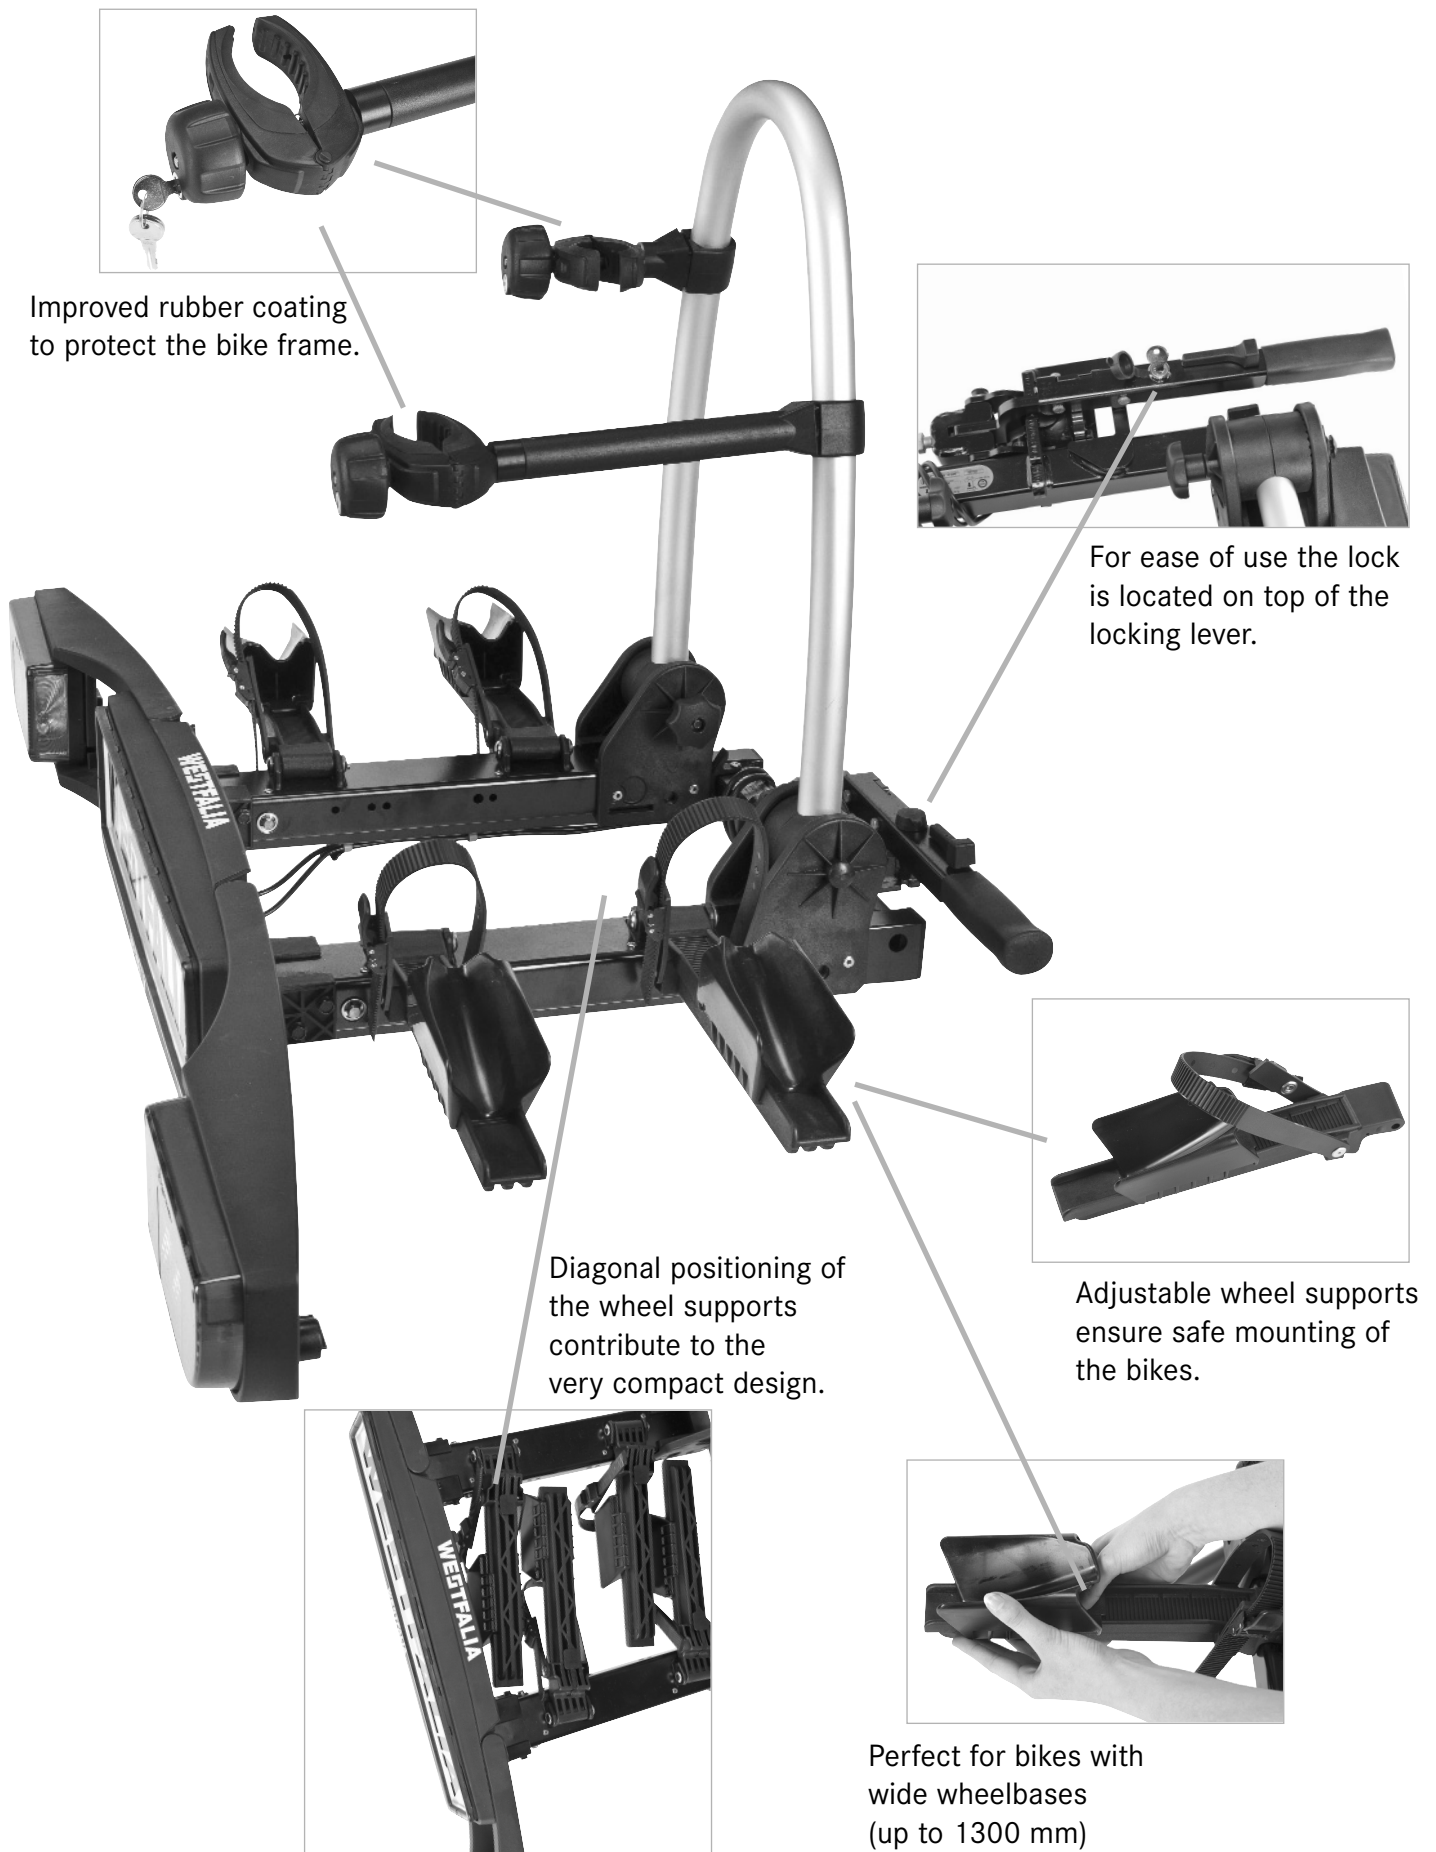

Westfalia Bike Carrier BC 60