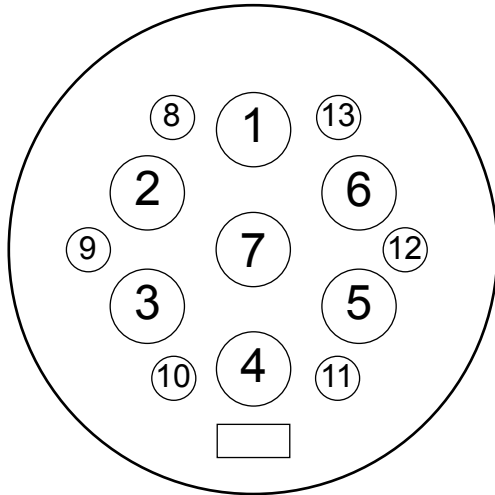

Pin assignments

7-/13-pin West

- 1 turn indicator, left
- 2 rear foglamp (switch)
- 2 a rear foglamp (vehicle)
- 3* ground (for circuit pins 1 to 8)
- 4 turn indicator, right
- 5 r/h rear side light, end-outline marker lamp, side marker lamp and number plate lamp
- 6 break lights
- 7 l/h rear side light, end-outline marker lamp, side marker lamp and number plate lamp
- 8 reversing lamp
- 9 power supply (continuous plus)
- 10 charge lead, positive for batteries in trailer
- 11 ground (for pin no. 10)
- 12 control lead for trailer identification
- 13* ground (for circuit pins 9 to 12)