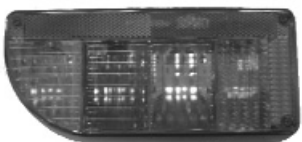

light cluster left (without cable)

order no. **950000 302003**