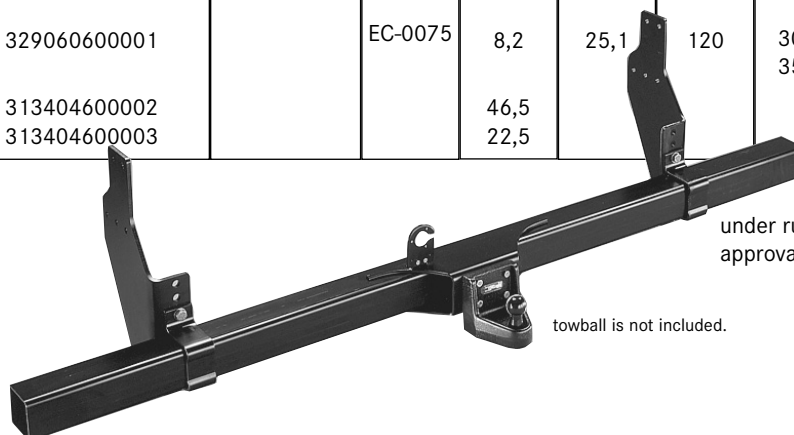

Universal HGV towing brackets

Please pay attention to the D-value of each component!

	Order no.		ECE No.	Kg	D-Value kN	kg	kg	kg
Towing bracket with integral under-run guard for HGV. Swap system permitted.	313404600001		EC-0534	69,0	25,1	150	3000 3500	17000 9400
towball recommended:	329060600001		EC-0075	8,2	25,1	120	3000 3500	17000 9400
scope of supply (supply in pairs only)	313404600002 313404600003			46,5 22,5				

Towing bracket

with integral underrun guard
and towball
order no. 329060600001

under run guard
approval no.: e13-6131

towball is not included.

Towing bracket with integral under-run guard for HGV. Swap system permitted.	342179600001		EC-1279	76,0	23,5	150	3500	z.B. 7500
towball recommended:	329060600001		EC-0075	8,2	25,1	120		
scope of supply (supply in pairs only)	342179600002 342179600003			46,5 29,5