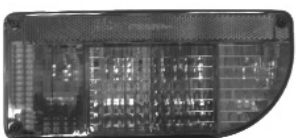

locking mechanism for wings (4 pieces)

order no. **950010 627001**

bracket for licence plate (Germany)

order no. **950000 631004**

light cluster left (without cable)

order no. **950000 302003**

light cluster right (without cable)