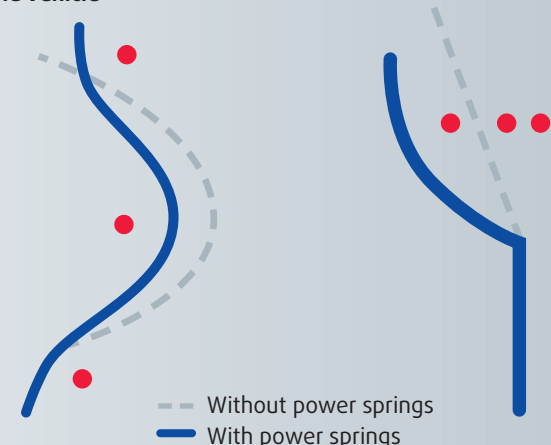

Increased safety for heavy loads

Improved driving characteristics and driving comfort

Vehicle prevented from 'dropping to its knees'

Low costs

TÜV certified (German Technical Inspection Authority)

WITHOUT POWER SPRINGS

Heavy loads can be too much for the standard suspension system of a vehicle – it can 'drop to its knees' at the rear. The result: longer braking distances, risk of skidding and even possibly fishtailing in curves with crosswinds or during overtaking. And then there's the increased shock-wave propagation when driving over rough or uneven roads and potholes. All of these are reasons to reinforce the standard suspension of your vehicle when driving with heavy loads.

Slalom and evasive manoeuvre test with 300 kg load in the boot of the vehicle

WITH POWER SPRINGS

Power springs from Westfalia-Automotive are designed to be simple and effective. Their extra boost of power is what's needed to keep your vehicle from 'dropping to its knees'. They provide extra on-road stability and offer better grip for the front tyres to keep braking distances short. You can tow heavy loads more easily while minimising the risk of trailers or caravans fishtailing.