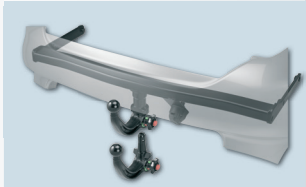

More products by  
Westfalia-Automotive:

Towbars

Cycle Carriers

Wiring kits

Power springs

Autocode

Tool set

Further information at  
[westfalia-automotive.com](http://westfalia-automotive.com)

Simple, vehicle-specific fitting is a matter of course. Once the roof rack has been fitted, an additional loading area with numerous options is available. The modular concept of the roof racks simplifies handling, shipment and storage.