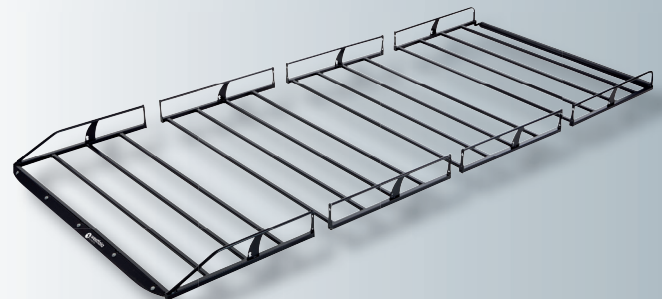

## Roof Racks

It carries almost  
every load for me.

## Specially designed for use with commercial vehicles

**Roof racks from Westfalia-Automotive impress with the stability and reliability they offer during the daily routine of the commercial vehicle sector – whether used by roofers, fitters or carpenters.**

Simple, vehicle-specific fitting is a matter of course. Once the roof rack has been fitted, an additional loading area with numerous options is available. The modular concept of the roof racks simplifies handling, shipment and storage.

These racks are designed for heavy-duty, professional usage. They are individually adapted to each vehicle so as to cater for the requirements of the user. OE quality, real value for money and a wide range of products make roof racks from Westfalia-Automotive true all-rounders.