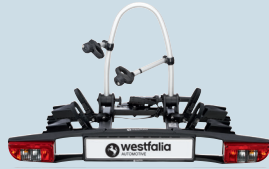

More products by  
Westfalia-Automotive:

Towbars

Cycle Carriers

Wiring kits

Power springs

Autocode

Tool set

Further information at  
[westfalia-automotive.com](http://westfalia-automotive.com)

## Roof Racks

It carries almost  
every load for me.

## Specially designed for use with commercial vehicles

**Roof racks from Westfalia-Automotive impress with the stability and reliability they offer during the daily routine of the commercial vehicle sector – whether used by roofers, fitters or carpenters.**

These racks are designed for heavy-duty, professional usage. They are individually adapted to each vehicle so as to cater for the requirements of the user. OE quality, real value for money and a wide range of products make roof racks from Westfalia-Automotive true all-rounders.