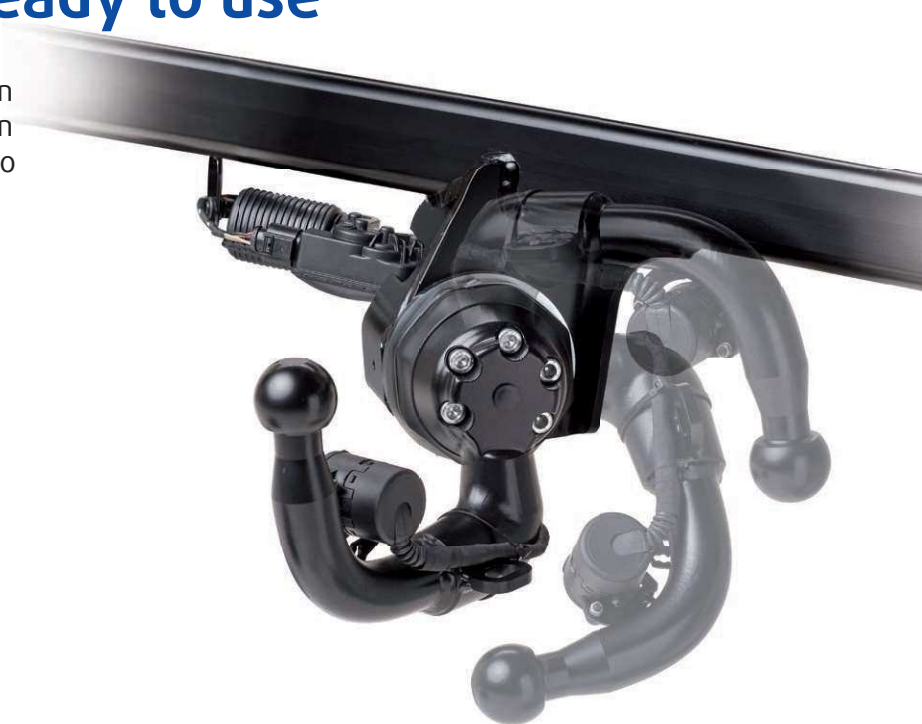

# The R12 - always ready to use

The retractable towbar is the luxury version of the towbars. Just one push on the button and it is available - no matter if you want to take a tour with your cycle carrier or if you want to go on vacation with your caravan.

**PRACTICAL | SAFE | COMFORTABLE**

**Comfortable Handling**

**Perfect fit and  
easy to install**

**Maintenance-free**

### THE TOWBAR OFFERS:

- Safe locking thanks to optical and acoustic signals
- System works independantly -> no additional programming of the swivel modul is necessary
- 13 pin car specific wiring kit included
- Safty chain hole easily accessible on the neck (ECE R55 approved)
- Integrated socket holder on the towball neck
- EC approved